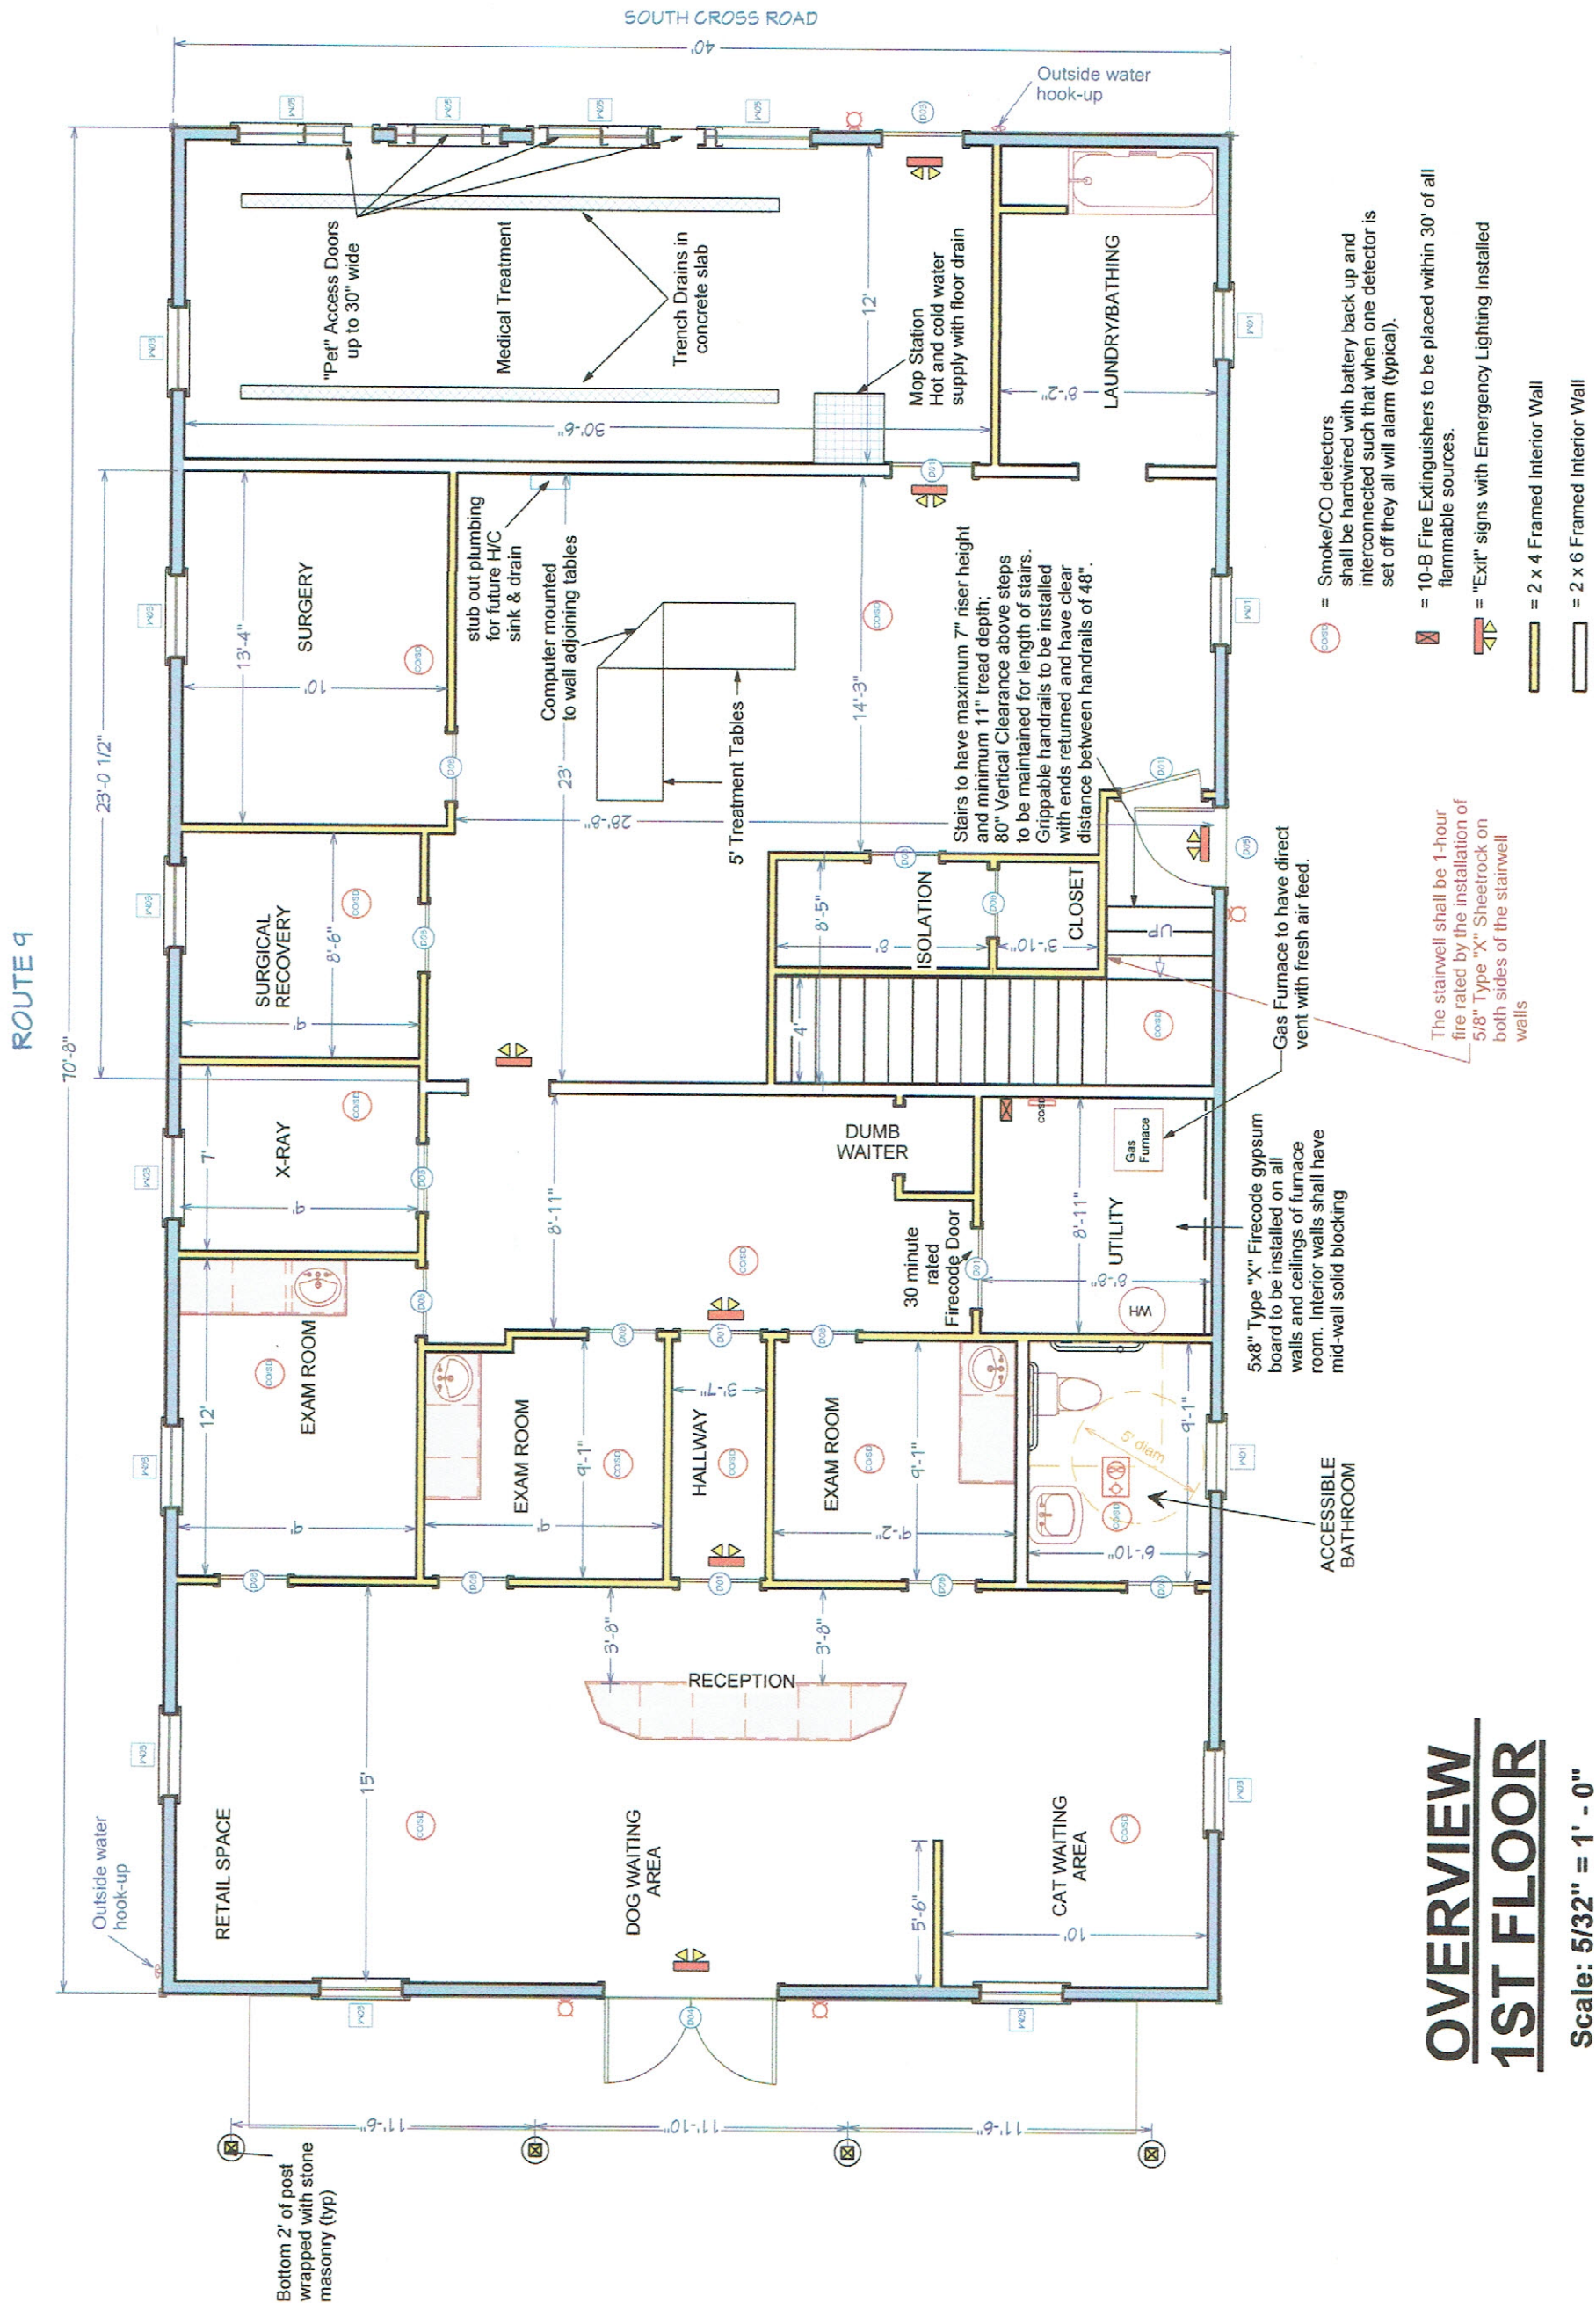

OVERVIEW 1ST FLOOR

Howard Mintzer
4938 Albany Post Road
Hyde Park, N.Y. 12580
Dutchess County

DRAWINGS BY:
PAUL TRUIMS, P.E.
16 FRIENDSHIP LANE
POUGHKEEPSIE, N.Y. 12601
(914) 490-3269

DATE:	06/20/17
SCALE:	5/32" = 1'-0"
SHEET:	A-2

OVERVIEW 1ST FLOOR

Scale: 5/32" = 1' - 0"